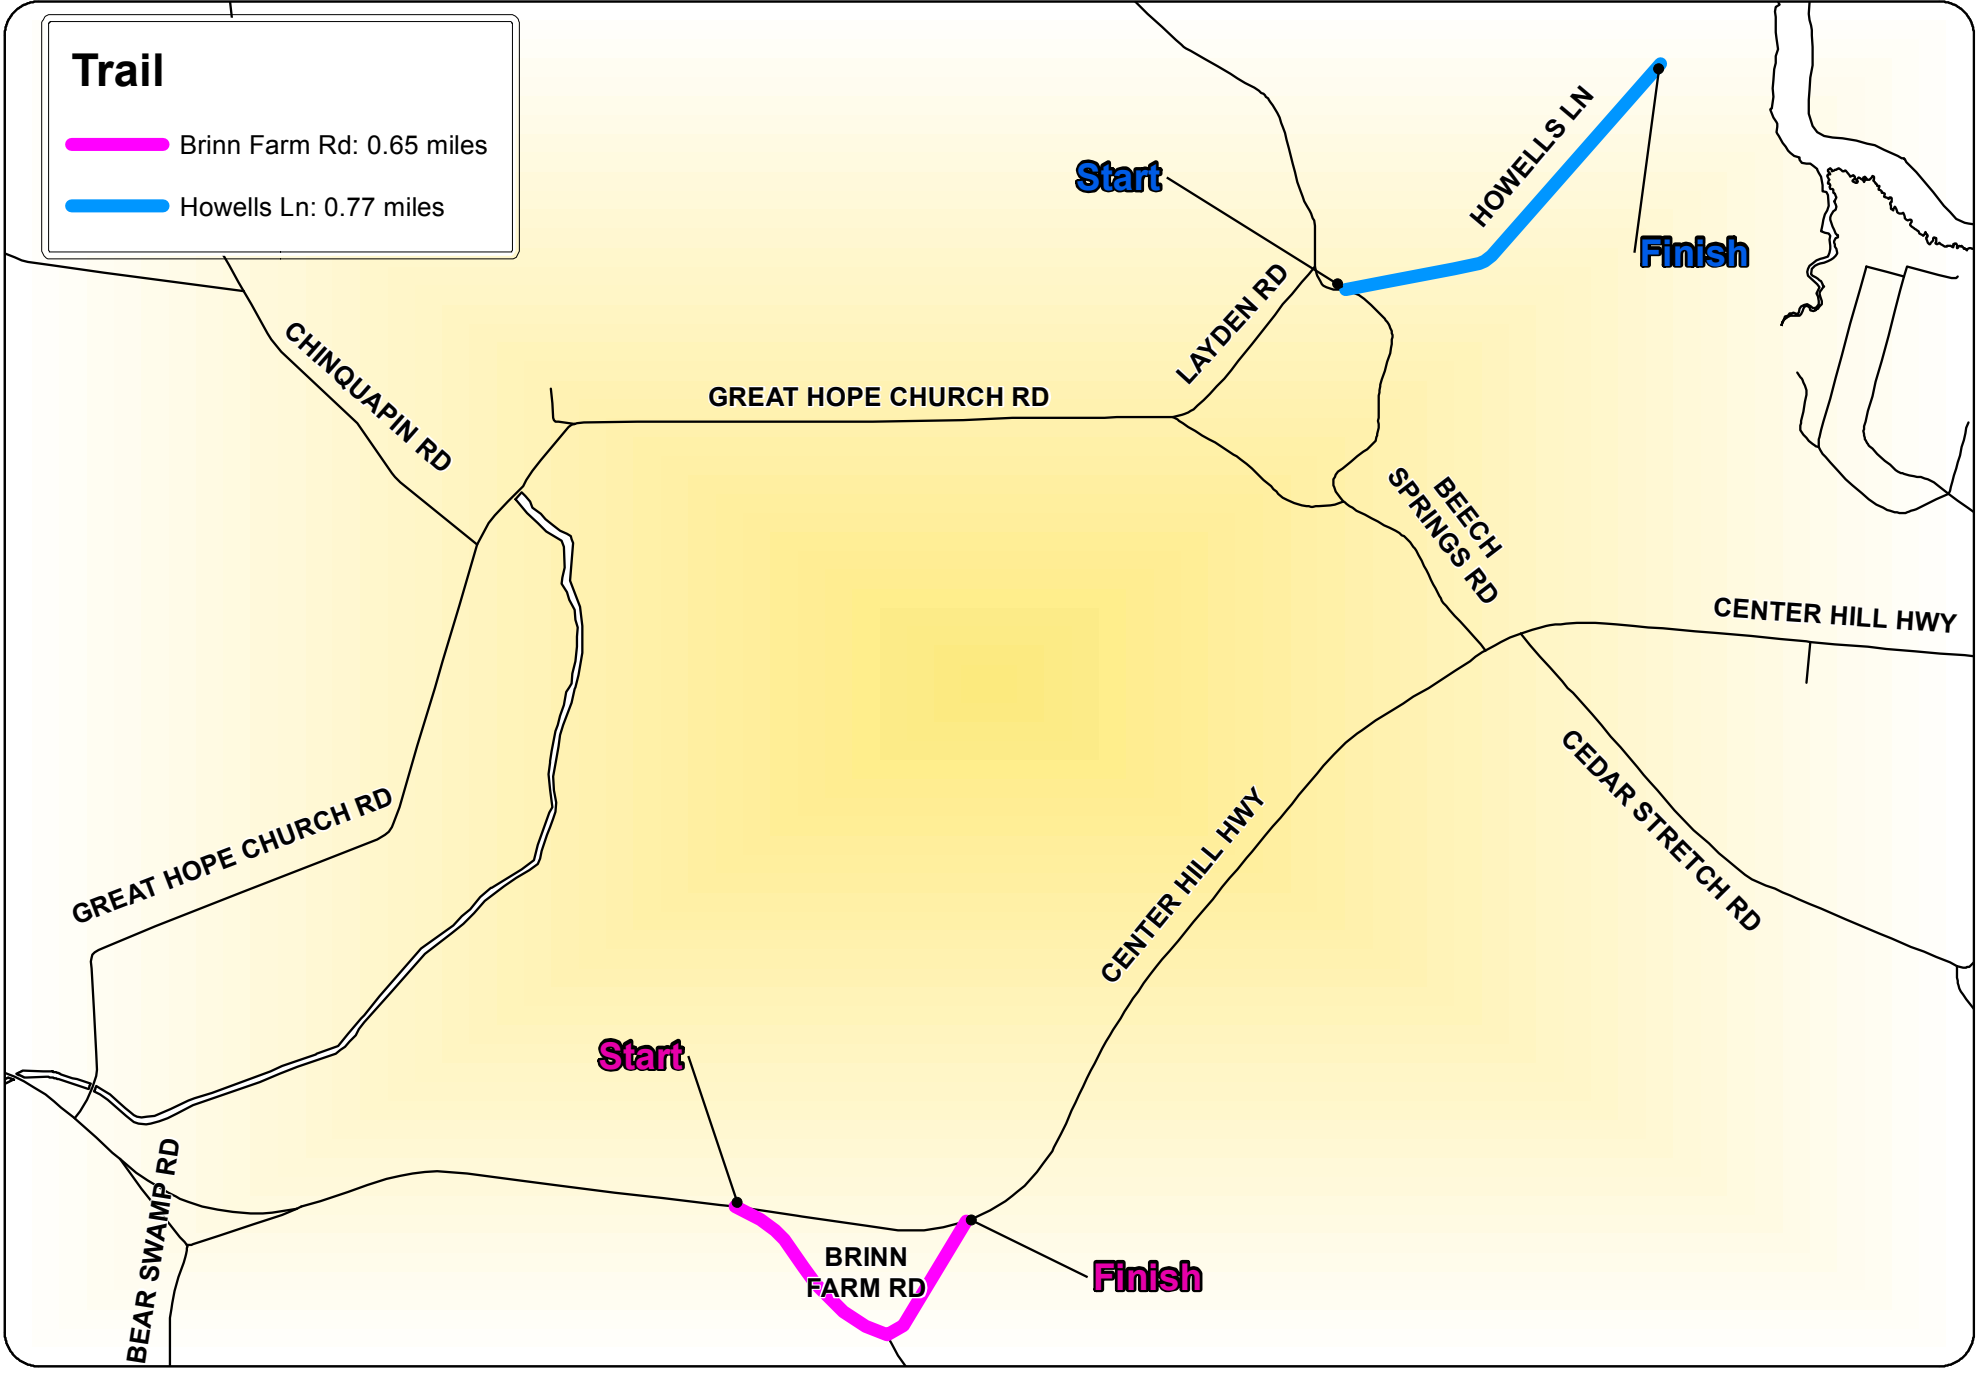

Trail

-  Brinn Farm Rd: 0.65 miles
-  Howells Ln: 0.77 miles

**Walking Communities
Perquimans County, NC**